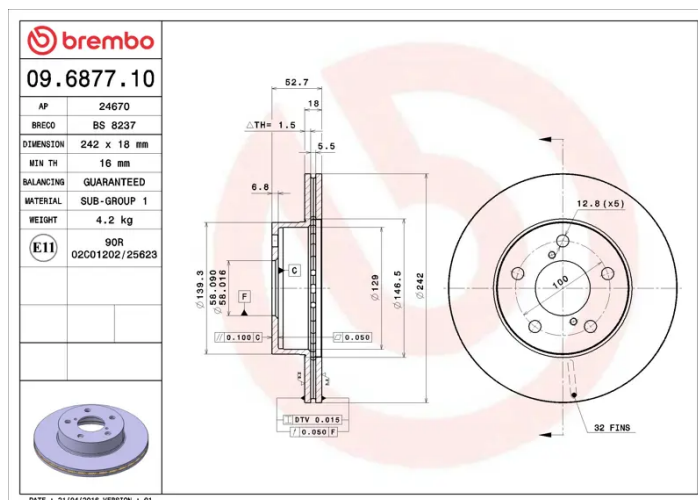

### Technical specifications

EAN code  
**8020584687710**

Axle  
**Front**

Diameter Ø  
**242 mm**

Thickness (TH)  
**18 mm**

Height (A)  
**53 mm**

Number of holes (C)  
**5**

Brake disc type  
**Ventilated**

Centering (B)  
**58 mm**

Min. thickness  
**16 mm**

Tightening torque  
**100 Nm**

COMPATIBLE VEHICLES