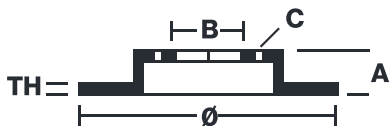

BRAKE DISC

09.7011.10

The **09.7011.10** brake disc is synonymous with reliability

The Brembo brake disc is fully interchangeable with an Original Equipment brake disc. The control of the entire production cycle allows Brembo to offer brake discs with outstanding performance levels, reliability, durability and comfort in all conditions of use. All Brembo brake discs are accompanied by the ECE-R90 homologation.

- ✓ OE-equivalent
- ✓ Brembo quality
- ✓ ECE-R90 certificate
- ✓ Safety
- ✓ High carbon
- ✓ Fastening screws

Technical specifications

EAN code	Axle	Diameter Ø
8020584320037	Front	256 mm
Thickness (TH)	Height (A)	Number of holes (C)
22 mm	37 mm	5
Brake disc type	Centering (B)	Min. thickness
Ventilated	65 mm	19 mm
Tightening torque		
120 Nm		