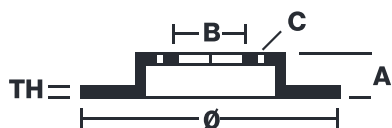

Technical specifications