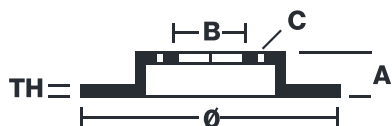

### Technical specifications

EAN code	Axle	Diameter Ø
-	Rear	345 mm
Thickness (TH)	Height (A)	Number of holes (C)
24 mm	69 mm	5
Brake disc type	Centering (B)	Min. thickness
Ventilated	75 mm	22,4 mm

COMPATIBLE VEHICLES