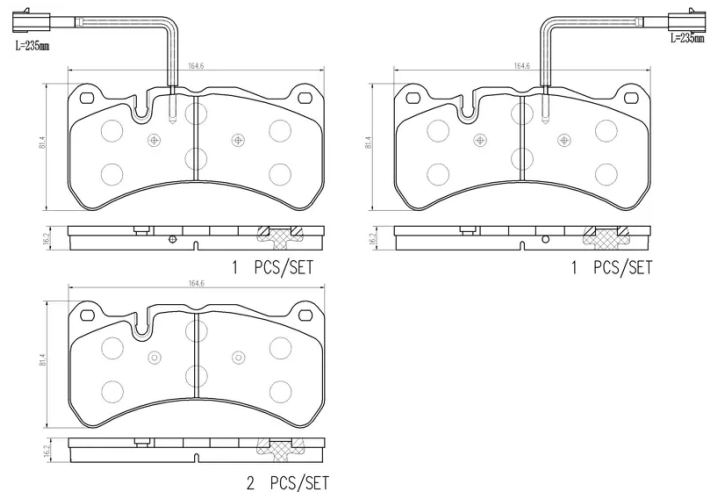

## Technical specifications

EAN code <b>8020584118764</b>	Axle <b>Front</b>	Thickness <b>16 mm</b>
Width <b>165 mm</b>	Height <b>81 mm</b>	Braking system <b>Brembo</b>
Wear indicator <b>Electric</b>	WVA number <b>22267,22719,23955</b>	Accessories <b>With anti-squeal shim</b>