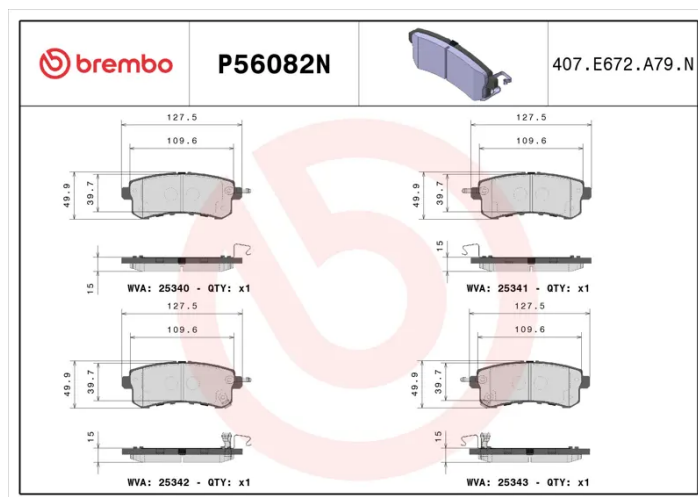

BRAKE PAD PRIME CERAMIC P56082N

The P56082N NAO brake pad is synonymous with reliability

Brembo NAO brake pads stand out for their ultimate braking comfort, reduced friction wear and low dust mission, which makes for cleaner rims and reduced maintenance requirements. The advanced friction material in keeping with the strictest environmental standards is the main distinguishing feature of NAO compounds.

- ✓ OE-equivalent
- ✓ Brembo quality
- ✓ Safety
- ✓ Comfort
- ✓ Durability
- ✓ Dust reduction
- ✓ With accessories

Technical specifications

EAN code **8020584082911** Axle **Rear** Thickness **15 mm**

Width **128 mm** Height **50 mm**

Wear indicator **Acoustic** WVA number **25340,25341,25342,25343** Accessories **With accessories With anti-squeal shim**

COMPATIBLE VEHICLES