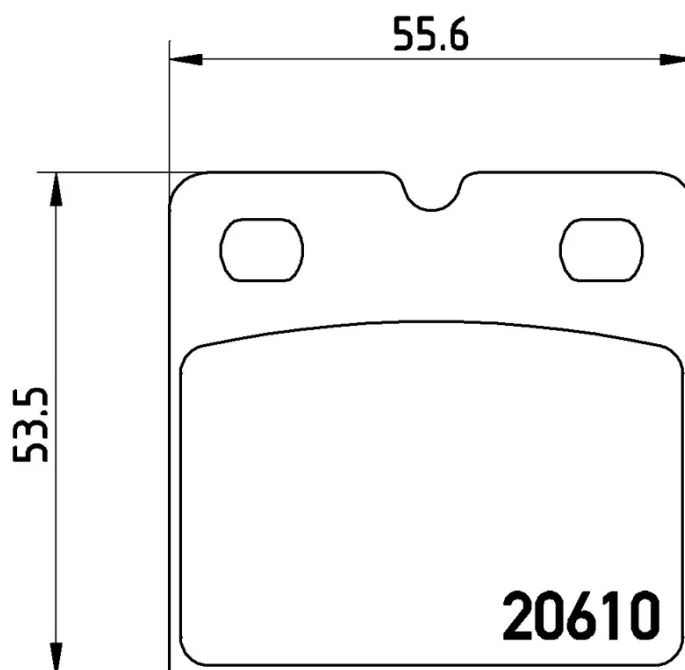

### Technical specifications

EAN code	Axle	Thickness
<b>8020584102619</b>	<b>Rear</b>	<b>9 mm</b>
Width	Height	Braking system
<b>56 mm</b>	<b>54 mm</b>	<b>Brembo</b>
Wear indicator	WVA number	Accessories
<b>Without</b>	<b>20610</b>	<b>With anti-squeal shim</b>