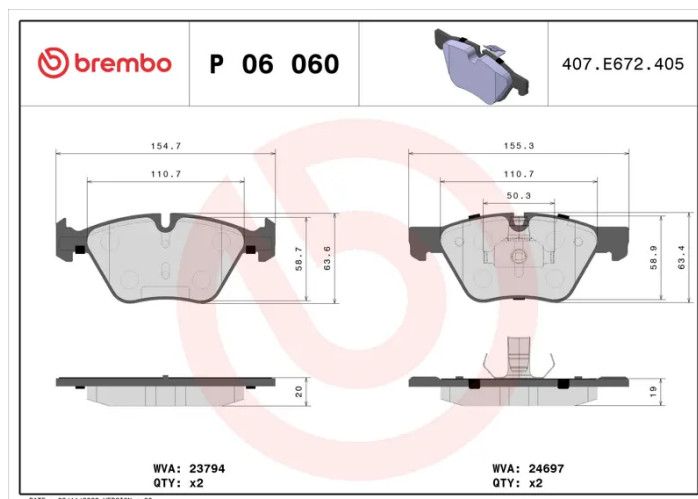

### Technical specifications

EAN code <b>8020584090244</b>	Axle <b>Front</b>	Thickness <b>19 mm</b>
Width <b>155 mm</b>	Height <b>63 mm</b>	Braking system <b>Teves</b>
Wear indicator <b>Prepared for wear indicator</b>	WVA number <b>23794,24697</b>	Accessories <b>With accessories With anti-squeal shim With piston clip</b>