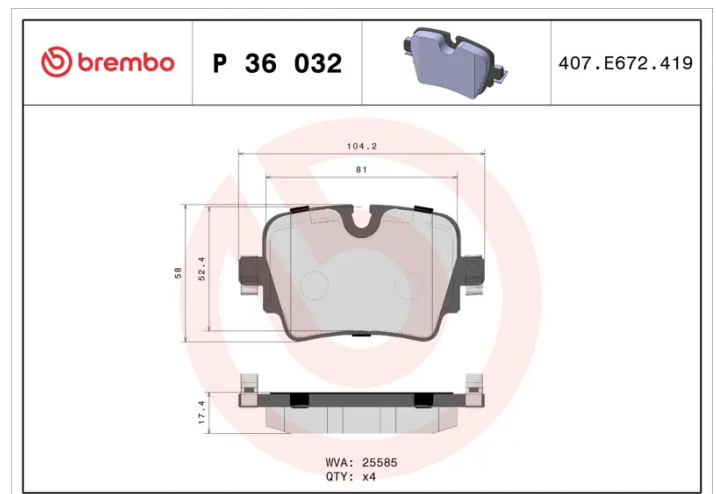

### Technical specifications

EAN code <b>8020584084120</b>	Axle <b>Rear</b>	Thickness <b>17 mm</b>
Width <b>104 mm</b>	Height <b>58 mm</b>	Braking system <b>TRW</b>
Wear indicator <b>Prepared for wear indicator</b>	WVA number <b>25585</b>	Accessories <b>With anti-squeal shim</b>