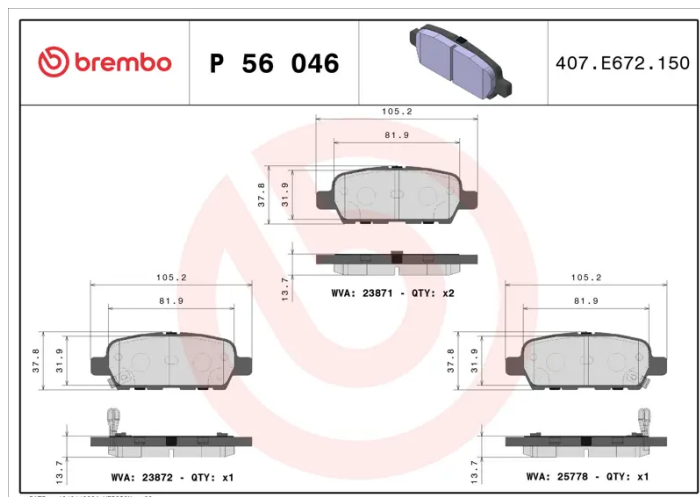

BRAKE PAD

P 56 046

The P 56 046 brake pad is synonymous with reliability

The Brembo brake pad guarantees ultimate safety when braking thanks to the use of more than 100 different compounds, designed according to the type of vehicle and use. Stopping distances reduced to a minimum, maximum driving comfort and silent operation are the most important features of Brembo materials. Brembo brake pads are supplied together with an extensive range of accessories and assembly kits for professional-standard installation.

- ✓ OE-equivalent
- ✓ Brembo quality
- ✓ ECE-R90 certificate
- ✓ Safety
- ✓ Performance
- ✓ Comfort

Technical specifications

EAN code 8020584055267	Axle Rear	Thickness 14 mm
Width 105 mm	Height 37 mm	Braking system Akebono
Wear indicator Acoustic	WVA number 23871,23872,24088	Accessories With anti-squeal shim