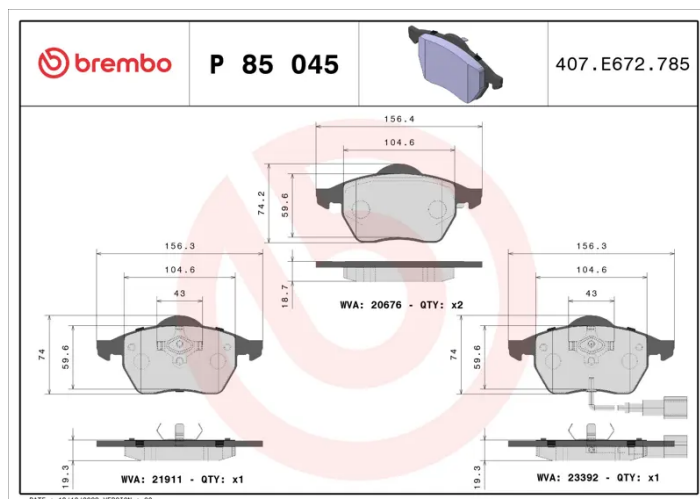

BRAKE PAD

P 85 045

The P 85 045 brake pad is synonymous with reliability

The Brembo brake pad guarantees ultimate safety when braking thanks to the use of more than 100 different compounds, designed according to the type of vehicle and use. Stopping distances reduced to a minimum, maximum driving comfort and silent operation are the most important features of Brembo materials. Brembo brake pads are supplied together with an extensive range of accessories and assembly kits for professional-standard installation.

- ✓ OE-equivalent
- ✓ Brembo quality
- ✓ ECE-R90 certificate
- ✓ Safety
- ✓ Performance
- ✓ Comfort
- ✓ With accessories

Technical specifications

EAN code 8020584058480	Axle Front	Thickness 21 mm
Width 157 mm	Height 74 mm	Braking system Teves
Wear indicator Electric	WVA number 23392,20676,21911	Accessories With accessories With piston clip With anti-squeal shim