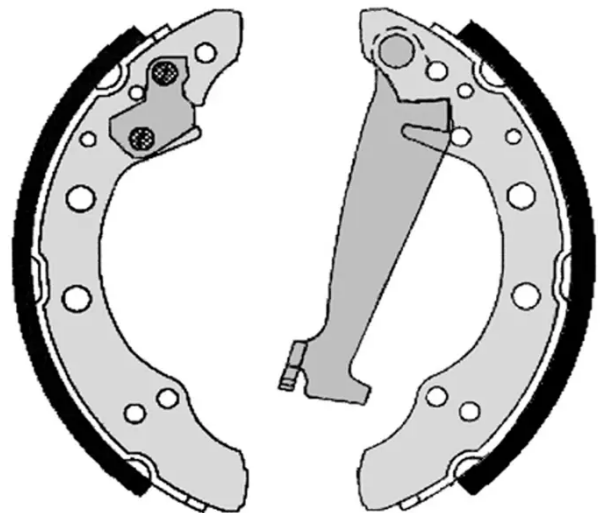

## S 85 511

The S 85 511 brake shoe is synonymous with reliability

Brembo brake shoes of original equipment quality guarantee the safe and reliable performance of your drum braking system. All Brembo brake shoes are accompanied by a ECE-R90 homologation certificate.

### Technical specifications

EAN code  
8432509645024

Rear

Diameter  
200 mm

Width  
40 mm

Braking system  
VAG

Parking brake lever  
With handbrake lever

COMPATIBLE VEHICLES