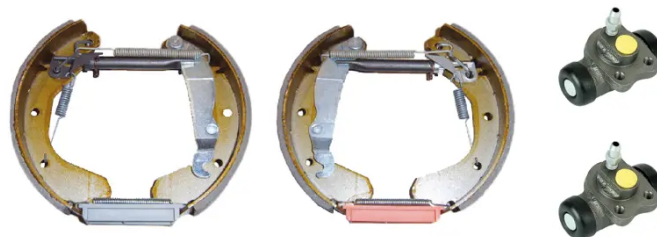

## SHOE KIT K 59 030

The K 59 030 shoe kit is synonymous with reliability

The Brembo Kit & Fit is the ideal solution for the maintenance of drum brakes: everything you need for quick and efficient servicing is supplied in a single pre-assembled package, all with guaranteed Brembo quality. The kit contains all the components necessary for drum brake maintenance: shoes, brake wheel cylinders, springs, lubricant, and fixing kit.

- ✓ OE-equivalent
- ✓ Brembo quality
- ✓ ECE-R90 certificate
- ✓ Safety
- ✓ Durability
- ✓ Quick assembly
- ✓ With accessories
- ✓ Pre-Assembled Kit

### Technical specifications

EAN code	Axle	Diameter
<b>8020584075968</b>	<b>Rear</b>	<b>200 mm</b>
Width	Master cylinder diameter	Type of assembly
<b>46 mm</b>	<b>14 mm</b>	<b>Pre-assembled</b>
Braking system	Brake proportioning valve	
<b>Lucas</b>		