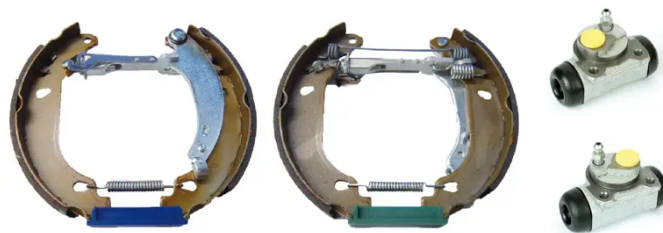

SHOE KIT K 61 077

The K 61 077 shoe kit is synonymous with reliability

The Brembo Kit & Fit is the ideal solution for the maintenance of drum brakes: everything you need for quick and efficient servicing is supplied in a single pre-assembled package, all with guaranteed Brembo quality. The kit contains all the components necessary for drum brake maintenance: shoes, brake wheel cylinders, springs, lubricant, and fixing kit.

- ✓ OE-equivalent
- ✓ Brembo quality
- ✓ ECE-R90 certificate
- ✓ Safety
- ✓ Durability
- ✓ Quick assembly
- ✓ With accessories
- ✓ Pre-Assembled Kit

Technical specifications

EAN code	Axle	Diameter
8020584076460	Rear	180 mm
Width	Master cylinder diameter	Type of assembly
30 mm	21 mm	Pre-assembled
Braking system	Brake proportioning valve	
Bosch		