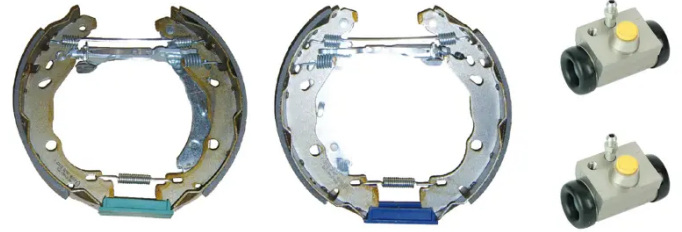

# SHOE KIT K 68 072

The K 68 072 shoe kit is synonymous with reliability

The Brembo Kit & Fit is the ideal solution for the maintenance of drum brakes: everything you need for quick and efficient servicing is supplied in a single pre-assembled package, all with guaranteed Brembo quality. The kit contains all the components necessary for drum brake maintenance: shoes, brake wheel cylinders, springs, lubricant, and fixing kit.

## Technical specifications

EAN code	Axle	Diameter
<b>8020584077023</b>	<b>Rear</b>	<b>203 mm</b>
Width	Master cylinder diameter	Type of assembly
<b>39 mm</b>	<b>17 mm</b>	<b>Pre-assembled</b>
Braking system	Brake proportioning valve	
<b>Bosch</b>		