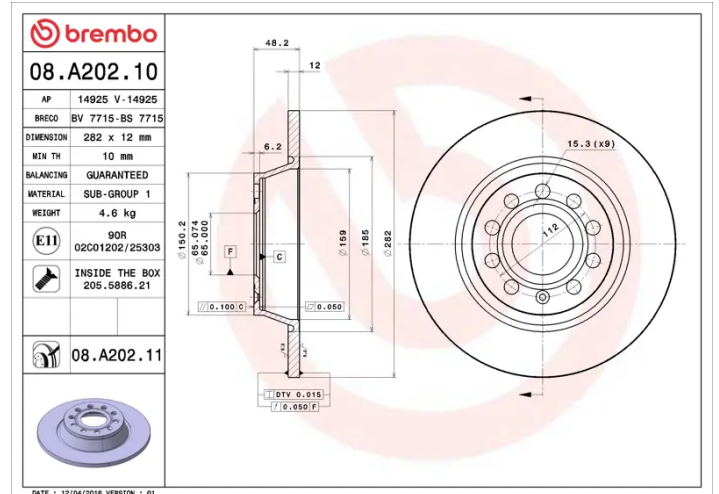

### Technical specifications

EAN code  
**8020584015889**

Axle  
**Rear**

Diameter  $\varnothing$   
**282 mm**

Thickness (TH)  
**12 mm**

Height (A)  
**48 mm**

Number of holes (C)  
**5**

Brake disc type  
**Solid**

Centering (B)  
**65 mm**

Min. thickness  
**10 mm**

Tightening torque  
**120 Nm**

**COMPATIBLE VEHICLES**