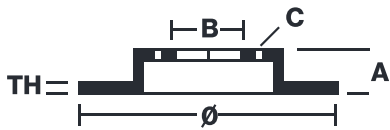

### Technical specifications

EAN code  
**8020584015889**

Axle  
**Rear**

Diameter  $\varnothing$   
**282 mm**

Thickness (TH)  
**12 mm**

Height (A)  
**48 mm**

Number of holes (C)  
**5**

Brake disc type  
**Solid**