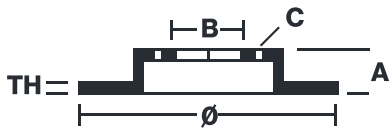

Technical specifications

EAN code 8020584210994	Axle Rear	Diameter Ø 251 mm
Thickness (TH) 10 mm	Height (A) 41 mm	Number of holes (C) 5
Brake disc type Solid	Centering (B) 59 mm	Min. thickness 9 mm
Tightening torque 98 Nm		

08.A915.20

AP	15068 V-15068
BRECO	BV 6060-BS 6060
DIMENSION	251 x 10 mm
MIN TH	9 mm
BALANCING	GUARANTEED
MATERIAL	SUB-GROUP 1
WEIGHT	3.4 kg
E11	90R 02001202/25295
INSIDE THE BOX	205.5732.91
08.A915.21	

COMPATIBLE VEHICLES