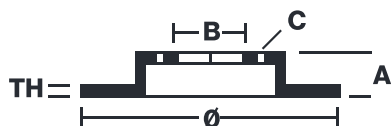

BRAKE DISC SPORT

08.A957.1S

Sport brake disc 08.A957.1S belongs to Brembo Cool Line

The Sport brake disc features TY3 grooves and the Brembo logo on the braking surface. These features provide an improved pedal feeling, more braking grip and greater fading resistance for better performance.

- ✓ Brembo quality
- ✓ ECE-R90 certificate
- ✓ Performance
- ✓ Sports driving
- ✓ Sporty look
- ✓ High carbon
- ✓ Fastening screws
- ✓ Fading resistance

Technical specifications

EAN code	Axle	Diameter Ø
-	Rear	325 mm
Thickness (TH)	Height (A)	Number of holes (C)
14 mm	54 mm	5
Brake disc type	Centering (B)	Min. thickness
Solid	67 mm	11,4 mm