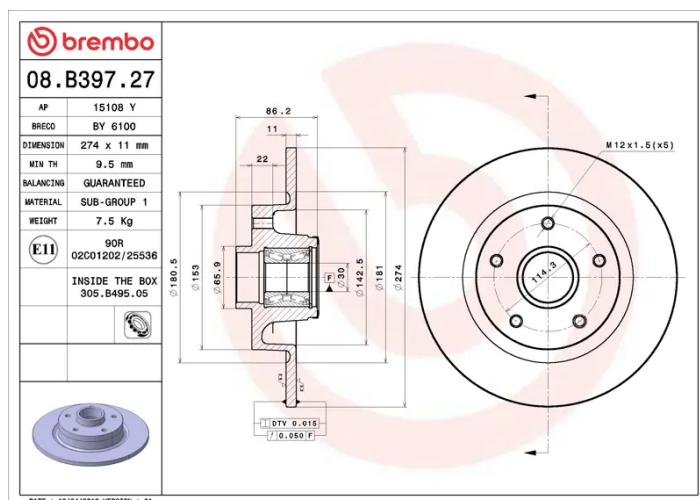

BRAKE DISC

08.B397.27

The **08.B397.27** brake disc is synonymous with reliability

The Brembo brake disc is fully interchangeable with an Original Equipment brake disc. The control of the entire production cycle allows Brembo to offer brake discs with outstanding performance levels, reliability, durability and comfort in all conditions of use. All Brembo brake discs are accompanied by the ECE-R90 homologation.

- ✓ OE-equivalent
- ✓ Brembo quality
- ✓ ECE-R90 certificate
- ✓ Safety
- ✓ Bearing kit

Technical specifications

EAN code
8020584227930

Axle
Rear

Diameter \varnothing
274 mm

Thickness (TH)
11 mm

Height (A)
86 mm

Number of holes (C)
5

Brake disc type
Solid

Centering (B)
30 mm

Min. thickness
9,5 mm

COMPATIBLE VEHICLES

COMPATIBLE OE PART NUMBERS

402029646R RENAULT

432000007R RENAULT