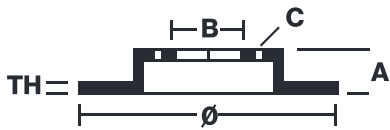

### Technical specifications

EAN code	Axle	Diameter Ø
<b>8020584462614</b>	<b>Front</b>	<b>285</b> mm
Thickness (TH)	Height (A)	Number of holes (C)
<b>21</b> mm	<b>32</b> mm	<b>5</b>
Brake disc type	Centering (B)	Min. thickness
<b>Ventilated</b>	<b>61</b> mm	<b>19</b> mm