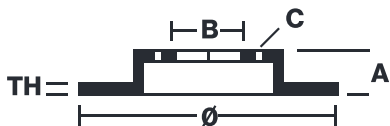

BRAKE DISC XTRA

09.9077.1X

The 09.9077.1X Xtra brake disc is synonymous with reliability

The Brembo Xtra brake disc features holes on the braking surface. The holes are designed to improve the cooling of the braking system, to generate greater fading resistance and grip in the initial stages of braking. The sports look is also enhanced by the presence of the UV paint.

- ✓ Brembo quality
- ✓ ECE-R90 certificate
- ✓ Performance
- ✓ Sports driving
- ✓ Sporty look
- ✓ Anti-corrosion

Technical specifications

EAN code
8020584212608

Axle
Front

Diameter Ø
293 mm

Thickness (TH)
24 mm