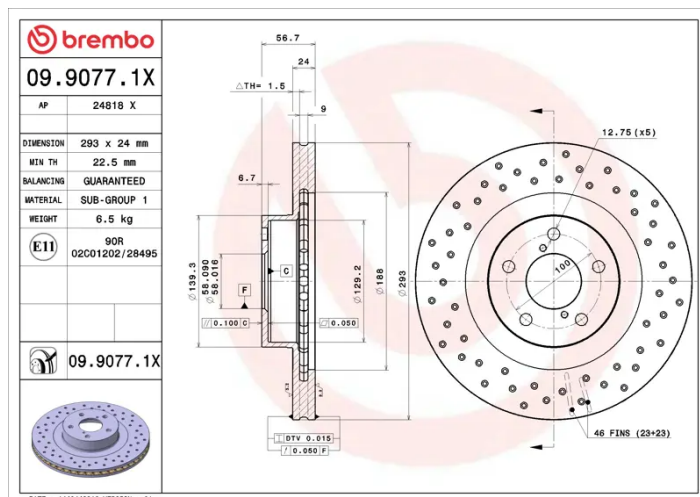

- ✓ Brembo quality
- ✓ ECE-R90 certificate
- ✓ Performance
- ✓ Sports driving
- ✓ Sporty look
- ✓ Anti-corrosion

Technical specifications

EAN code
8020584212608

Axle
Front

Diameter Ø
293 mm

Thickness (TH)
24 mm

Height (A)
57 mm

Number of holes (C)
5

Brake disc type
Ventilated

Centering (B)
58 mm

Min. thickness
22,5 mm

Tightening torque
100 Nm

COMPATIBLE VEHICLES

COMPATIBLE OE PART NUMBERS

26300AE02A	SUBARU
------------	--------

26300AE02B	SUBARU
------------	--------

26300AE02C	SUBARU
------------	--------

26300AE060	SUBARU
------------	--------

26300AE061	SUBARU
------------	--------

26300FE010	SUBARU
------------	--------