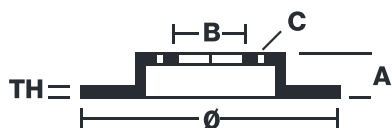

Technical specifications

EAN code	Axle	Diameter Ø
-	Front	305 mm
Thickness (TH)	Height (A)	Number of holes (C)
28 mm	40 mm	5
Brake disc type	Centering (B)	Min. thickness
Ventilated	70 mm	26 mm
Tightening torque		
120 Nm		

COMPATIBLE VEHICLES