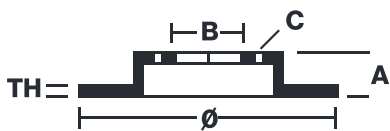

BRAKE DISC

09.9619.10

The **09.9619.10** brake disc is synonymous with reliability

The Brembo brake disc is fully interchangeable with an Original Equipment brake disc. The control of the entire production cycle allows Brembo to offer brake discs with outstanding performance levels, reliability, durability and comfort in all conditions of use. All Brembo brake discs are accompanied by the ECE-R90 homologation.

- ✓ OE-equivalent
- ✓ Brembo quality
- ✓ ECE-R90 certificate
- ✓ Safety
- ✓ Fastening screws

Technical specifications

EAN code
8020584961919

Axle
Front

Diameter Ø
283 mm

Thickness (TH)
26 mm

Height (A)
34 mm