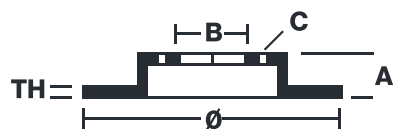

BRAKE DISC

09.9624.24

The **09.9624.24** brake disc is synonymous with reliability

The Brembo brake disc is fully interchangeable with an Original Equipment brake disc. The control of the entire production cycle allows Brembo to offer brake discs with outstanding performance levels, reliability, durability and comfort in all conditions of use. All Brembo brake discs are accompanied by the ECE-R90 homologation.

- ✓ OE-equivalent
- ✓ Brembo quality
- ✓ ECE-R90 certificate
- ✓ Safety

Technical specifications

EAN code
8020584962428

Axle
Front

Diameter Ø
284 mm

Thickness (TH)
22 mm

Height (A)
44 mm

Number of holes (C)
5