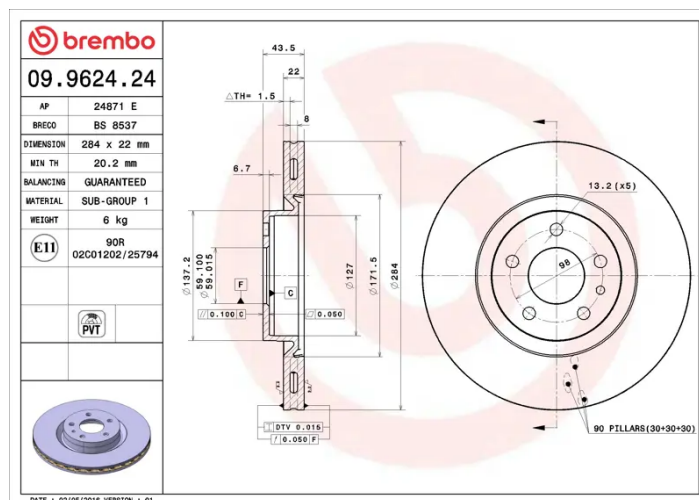

- ✓ OE-equivalent
- ✓ Brembo quality
- ✓ ECE-R90 certificate
- ✓ Safety

Technical specifications

EAN code
8020584962428

Axle
Front

Diameter Ø
284 mm

Thickness (TH)
22 mm

Height (A)
44 mm

Number of holes (C)
5

Brake disc type
Ventilated

Centering (B)
59 mm

Min. thickness
20,2 mm

Tightening torque
98 Nm

COMPATIBLE OE PART NUMBERS

71739567 ALFA ROMEO

71739568 ALFA ROMEO

71739567 FIAT