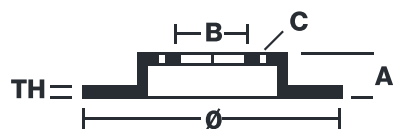

### Technical specifications

EAN code  
**8020584028131**

Axle  
**Front**

Diameter Ø  
**280** mm

Thickness (TH)  
**28** mm

Height (A)  
**72** mm

Number of holes (C)  
**5**

Brake disc type  
**Ventilated**