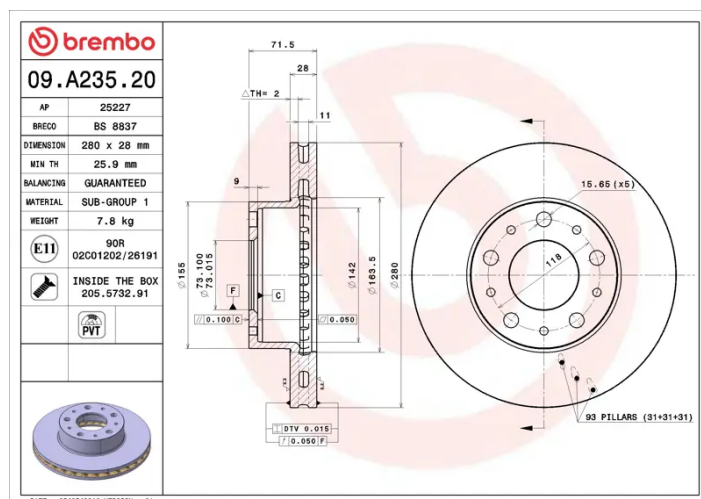

### Technical specifications

EAN code  
**8020584028131**

Axle  
**Front**

Diameter Ø  
**280** mm

Thickness (TH)  
**28** mm

Height (A)  
**72** mm

Number of holes (C)  
**5**

Brake disc type  
**Ventilated**

Centering (B)  
**73** mm

Min. thickness  
**25,9** mm

Tightening torque  
**160** Nm

COMPATIBLE VEHICLES