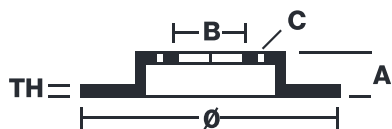

BRAKE DISC

09.A271.14

The **09.A271.14** brake disc is synonymous with reliability

The Brembo brake disc is fully interchangeable with an Original Equipment brake disc. The control of the entire production cycle allows Brembo to offer brake discs with outstanding performance levels, reliability, durability and comfort in all conditions of use. All Brembo brake discs are accompanied by the ECE-R90 homologation.

- ✓ OE-equivalent
- ✓ Brembo quality
- ✓ ECE-R90 certificate
- ✓ Safety
- ✓ Fastening screws

Technical specifications

EAN code
8020584016299

Axle
Front

Diameter Ø
252 mm

Thickness (TH)
20 mm

Height (A)
40 mm