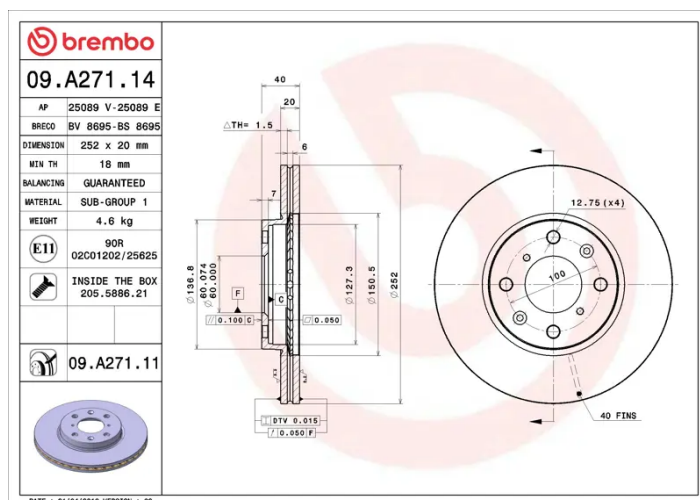

- ✓ OE-equivalent
- ✓ Brembo quality
- ✓ ECE-R90 certificate
- ✓ Safety
- ✓ Fastening screws

Technical specifications

EAN code
8020584016299

Axle
Front

Diameter Ø
252 mm

Thickness (TH)
20 mm

Height (A)
40 mm

Number of holes (C)
4

Brake disc type
Ventilated

Centering (B)
60 mm

Min. thickness
18 mm

Tightening torque
85 Nm

COMPATIBLE VEHICLES

COMPATIBLE OE PART NUMBERS

4700455	OPEL
---------	------