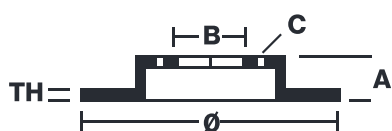

### Technical specifications

EAN code  
**8020584348277**

Diameter Ø  
**275 mm**

Thickness (TH)  
**22 mm**

Height (A)  
**46,2 mm**

Number of holes (C)  
**4**

Brake disc type  
**Ventilated**

Centering (B)  
**55 mm**