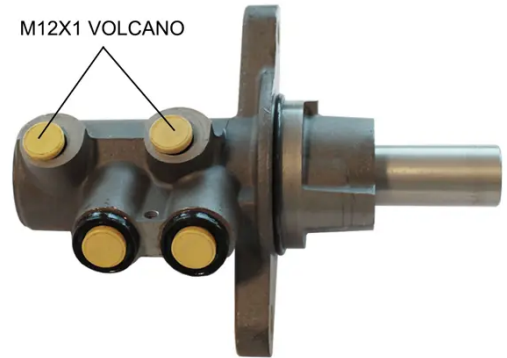

# CLUTCH MASTER CYLINDER M 61 151

The M 61 151 brake master cylinder is synonymous with reliability

For the braking system to work well, all the components of the brake master cylinder must meet the highest standards of quality and strength. All Brembo brake master cylinders are subjected to complete in-line checks which guarantee conformity to the strictest standards.

## Technical specifications

EAN code  
8432509666524

Axle

Threading  
12 X 1 VOLCANO  
(2)

Braking system  
BOSCH

Material  
Aluminium

COMPATIBLE VEHICLES