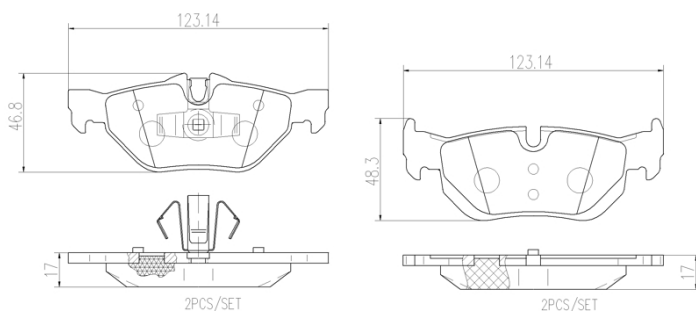

- ✓ OE-equivalent
- ✓ Brembo quality
- ✓ Safety
- ✓ Comfort
- ✓ Durability
- ✓ Dust reduction
- ✓ With accessories

Technical specifications

EAN code 8020584109458	Axle Rear	Thickness 17 mm
Width 123 mm	Height 47 mm	Braking system Teves
Wear indicator Prepared for wear indicator	WVA number 24226,23926,23927	Accessories With piston clip With anti-squeal shim