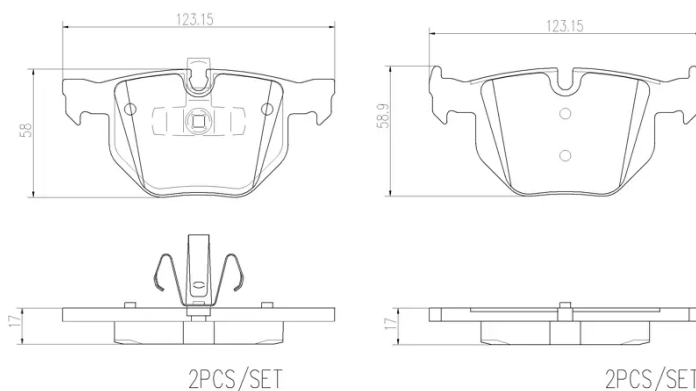

- ✓ OE-equivalent
- ✓ Brembo quality
- ✓ Safety
- ✓ Comfort
- ✓ Durability
- ✓ Dust reduction
- ✓ With accessories

Technical specifications

EAN code 8020584109403	Axle Rear	Thickness 17 mm
Width 123 mm	Height 58 mm	Braking system Teves
Wear indicator Prepared for wear indicator	WVA number 23550,23551	Accessories With accessories With anti-squeal shim With piston clip