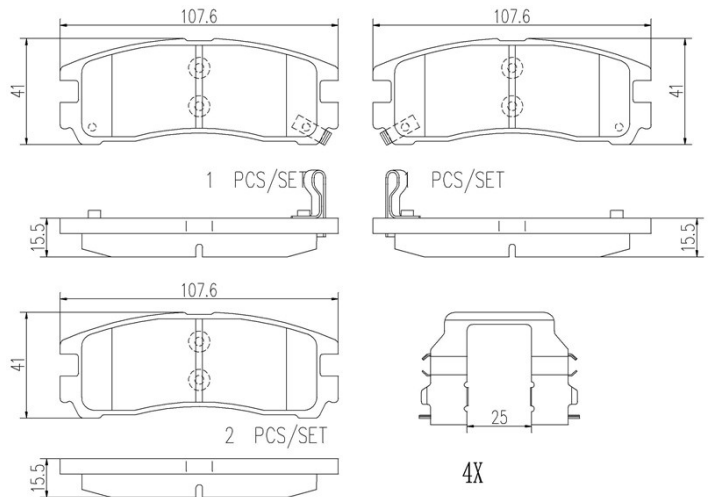

- ✓ OE-equivalent
- ✓ Brembo quality
- ✓ Safety
- ✓ Comfort
- ✓ Durability
- ✓ Dust reduction
- ✓ With accessories

Technical specifications

EAN code 8020584098615	Axle Rear	Thickness 16 mm
Width 108 mm	Height 41 mm	Braking system Akebono
Wear indicator Acoustic	WVA number 21708,21706,21707	Accessories With anti-squeal shim With accessories