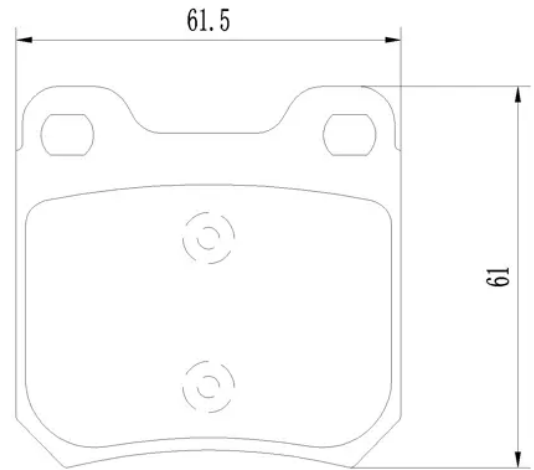

Technical specifications

EAN code
8020584099049

Axle
Rear

Thickness
15 mm

Width
62 mm

Height
61 mm

Braking system
Teves

Wear indicator
Without

WVA number
21050

Accessories
With anti-squeal shim

4PCS/SET

COMPATIBLE VEHICLES