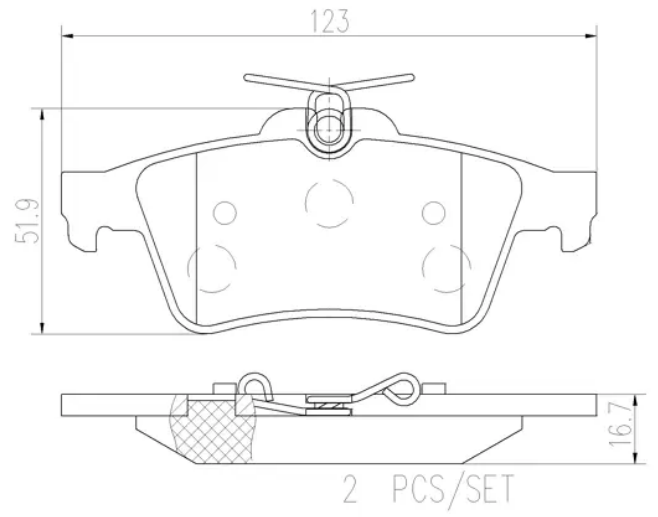

Technical specifications

EAN code
8020584099193

Axle
Rear

Thickness
17 mm

Width
123 mm

Height
52 mm

Braking system
Teves

Wear indicator
Prepared for wear indicator

WVA number
23482,24137

Accessories
With anti-squeal shim

COMPATIBLE VEHICLES