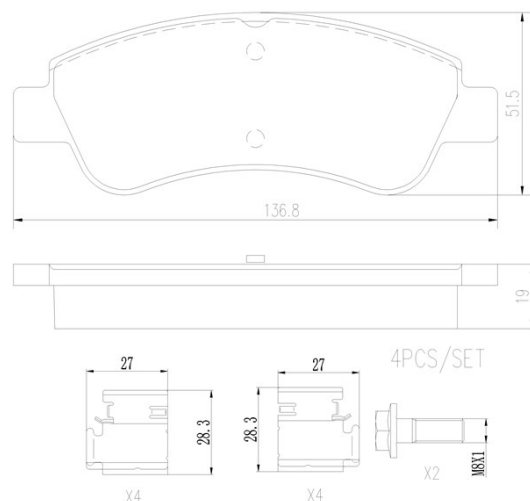

- ✓ OE-equivalent
- ✓ Brembo quality
- ✓ Safety
- ✓ Comfort
- ✓ Durability
- ✓ Dust reduction
- ✓ With accessories

Technical specifications

EAN code 8020584099308	Axle Front	Thickness 19 mm
Width 137 mm	Height 52 mm	Braking system Bosch
Wear indicator Without	WVA number 23954	Accessories With anti-squeal shim With brake caliper bolts With accessories