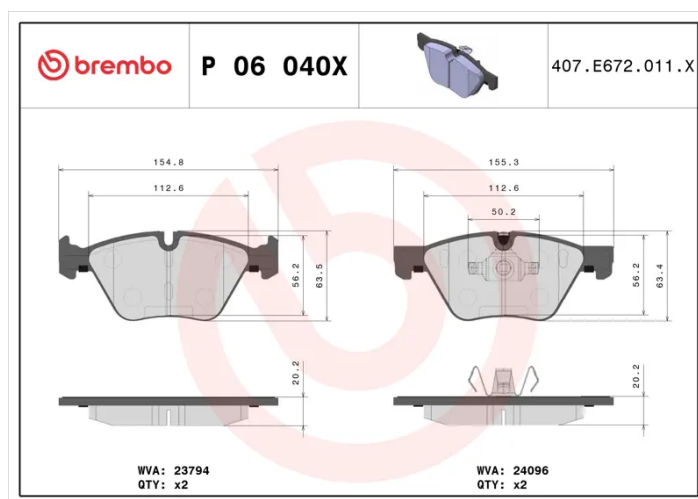

BRAKE PAD XTRA

P 06 040X

The P 06 040X Xtra brake pad is synonymous with reliability

Brembo Xtra brake pads, developed to enhance the advantages of the Xtra and Max discs, are made using the special BRM X L01 compound which consists of more than 30 different components. Compared with the compound used for original-equivalent pads, the new solution assures a higher friction coefficient, which translates to more precise and stable braking, at both high and low temperatures. All this makes for greater driving comfort and improved pedal modularity, without compromising the product's mileage output.

- ✓ OE-equivalent
- ✓ Brembo quality
- ✓ ECE-R90 certificate
- ✓ Safety
- ✓ Performance
- ✓ Sports driving

Technical specifications

EAN code 8020584068540	Axle Front	Thickness 20 mm
Width 155 mm	Height 64 mm	Braking system Teves
Wear indicator Prepared for wear indicator	WVA number 23794,24096	Accessories With anti-squeal shim