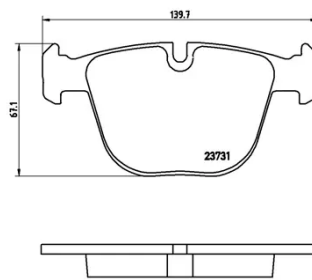

BRAKE PAD

P 06 053

The P 06 053 brake pad is synonymous with reliability

The Brembo brake pad guarantees ultimate safety when braking thanks to the use of more than 100 different compounds, designed according to the type of vehicle and use. Stopping distances reduced to a minimum, maximum driving comfort and silent operation are the most important features of Brembo materials. Brembo brake pads are supplied together with an extensive range of accessories and assembly kits for professional-standard installation.

- ✓ OE-equivalent
- ✓ Brembo quality
- ✓ ECE-R90 certificate
- ✓ Safety
- ✓ Performance
- ✓ Comfort
- ✓ With accessories

Technical specifications

EAN code 8020584090176	Axle Rear	Thickness 17 mm
Width 140 mm	Height 67 mm	Braking system Teves
Wear indicator Prepared for wear indicator	WVA number 23731,24695	Accessories With accessories With anti-squeal shim With piston clip