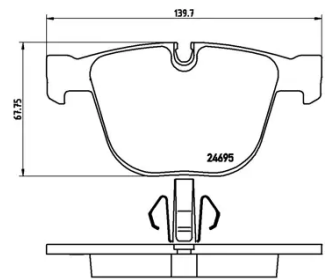

- ✓ OE-equivalent
- ✓ Brembo quality
- ✓ ECE-R90 certificate
- ✓ Safety
- ✓ Performance
- ✓ Comfort
- ✓ With accessories

Technical specifications

EAN code 8020584090176	Axle Rear	Thickness 17 mm
Width 140 mm	Height 67 mm	Braking system Teves
Wear indicator Prepared for wear indicator	WVA number 23731,24695	Accessories With accessories With anti-squeal shim With piston clip