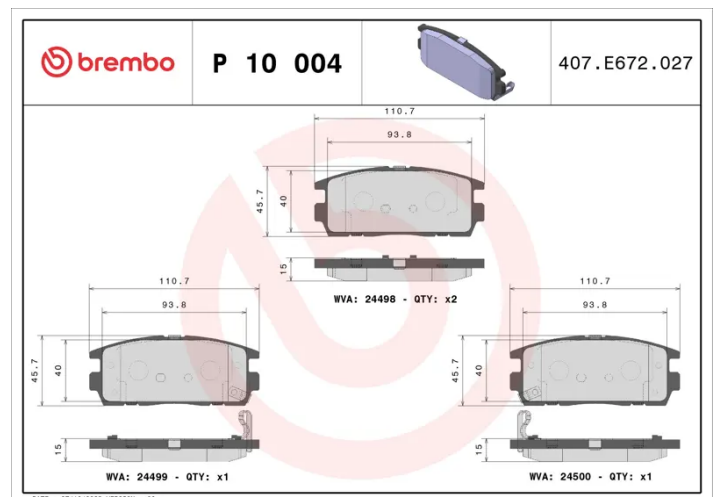

BRAKE PAD

P 10 004

The P 10 004 brake pad is synonymous with reliability

The Brembo brake pad guarantees ultimate safety when braking thanks to the use of more than 100 different compounds, designed according to the type of vehicle and use. Stopping distances reduced to a minimum, maximum driving comfort and silent operation are the most important features of Brembo materials. Brembo brake pads are supplied together with an extensive range of accessories and assembly kits for professional-standard installation.

- ✓ OE-equivalent
- ✓ Brembo quality
- ✓ ECE-R90 certificate
- ✓ Safety
- ✓ Performance
- ✓ Comfort

Technical specifications

EAN code 8020584060032	Axle Rear	Thickness 15 mm
Width 111 mm	Height 46 mm	Braking system Mando
Wear indicator Acoustic	WVA number 24498,24499,24500	Accessories With anti-squeal shim