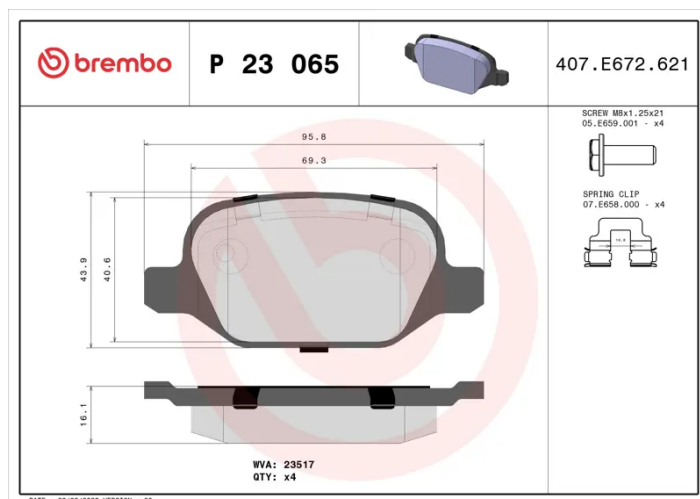

### Technical specifications

EAN code <b>8020584051351</b>	Axle <b>Rear</b>	Thickness <b>17 mm</b>
Width <b>96 mm</b>	Height <b>44 mm</b>	Braking system <b>Lucas</b>
Wear indicator <b>Without</b>	WVA number <b>23517</b>	Accessories <b>With accessories With anti-squeal shim With brake caliper bolts</b>