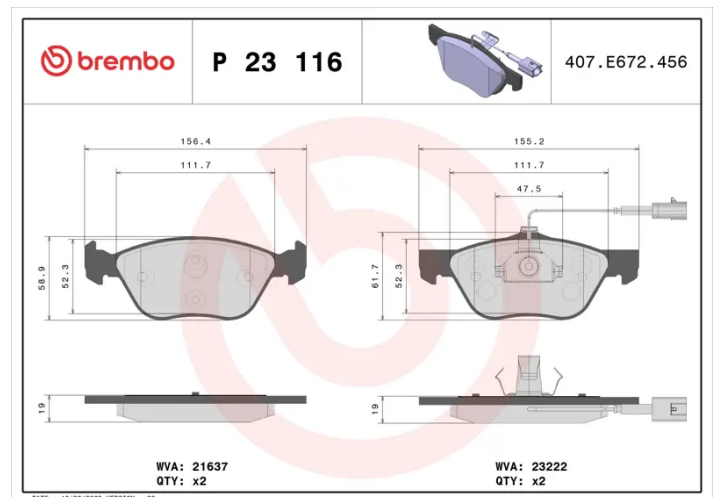

BRAKE PAD

P 23 116

The P 23 116 brake pad is synonymous with reliability

The Brembo brake pad guarantees ultimate safety when braking thanks to the use of more than 100 different compounds, designed according to the type of vehicle and use. Stopping distances reduced to a minimum, maximum driving comfort and silent operation are the most important features of Brembo materials. Brembo brake pads are supplied together with an extensive range of accessories and assembly kits for professional-standard installation.

- ✓ OE-equivalent
- ✓ Brembo quality
- ✓ ECE-R90 certificate
- ✓ Safety
- ✓ Performance
- ✓ Comfort
- ✓ With accessories

Technical specifications

EAN code 8020584060292	Axle Front	Thickness 19 mm
Width 155 mm	Height 59 mm	Braking system Teves
Wear indicator Electric	WVA number 21637,23222	Accessories With accessories With anti-squeal shim With piston clip