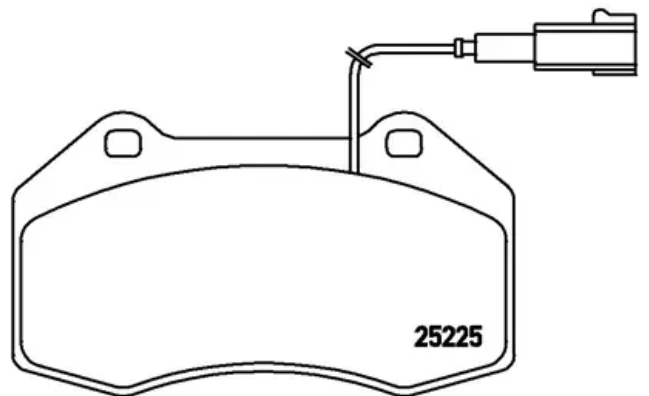

BRAKE PAD

P 23 139

The P 23 139 brake pad is synonymous with reliability

The Brembo brake pad guarantees ultimate safety when braking thanks to the use of more than 100 different compounds, designed according to the type of vehicle and use. Stopping distances reduced to a minimum, maximum driving comfort and silent operation are the most important features of Brembo materials. Brembo brake pads are supplied together with an extensive range of accessories and assembly kits for professional-standard installation.

- ✓ OE-equivalent
- ✓ Brembo quality
- ✓ ECE-R90 certificate
- ✓ Safety
- ✓ Performance
- ✓ Comfort

Technical specifications

EAN code	Axle	Thickness
8020584108789	Front	15 mm
Width	Height	Braking system
125 mm	71 mm	Brembo
Wear indicator	WVA number	Accessories
Electric	24162,24687,25225	With anti-squeal shim