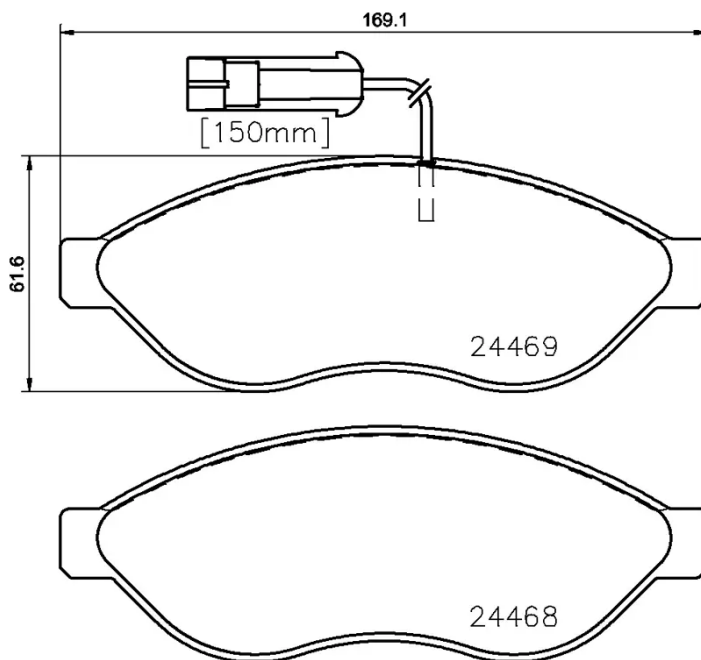

GREENANCE BRAKE PAD P 23 143G

The brake pad P 23 143G to be combined with the Greenance brake disc

The Beyond Greenance brake pad in combination with the Greenance brake disc will reduce PM10 and PM2.5 fine particulate emissions, limiting the environmental footprint of your driving. This brake pad is part of the Beyond Greenance Kit, to guarantee superior resistance to wear and therefore longer durability of components.

- ✓ Brembo quality
- ✓ ECE-R90 certificate
- ✓ Comfort
- ✓ Dust reduction
- ✓ Green packaging

Technical specifications

EAN code 8020584125144	Axle Front	Thickness 19 mm
Width 169 mm	Height 62 mm	Braking system Brembo
Wear indicator Electric	WVA number 24468,24469	Accessories With accessories With anti-squeal shim With brake caliper bolts