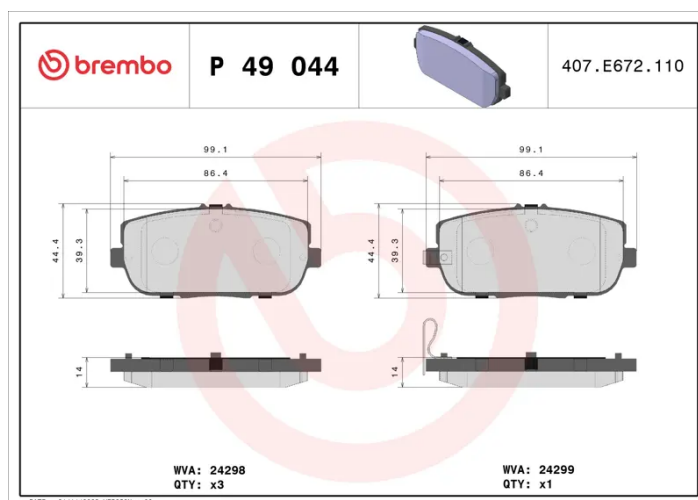

## P 49 044

The P 49 044 brake pad is synonymous with reliability

The Brembo brake pad guarantees ultimate safety when braking thanks to the use of more than 100 different compounds, designed according to the type of vehicle and use. Stopping distances reduced to a minimum, maximum driving comfort and silent operation are the most important features of Brembo materials. Brembo brake pads are supplied together with an extensive range of accessories and assembly kits for professional-standard installation.

### Technical specifications

EAN code <b>8020584061046</b>	Axle <b>Rear</b>	Thickness <b>14 mm</b>
Width <b>99 mm</b>	Height <b>45 mm</b>	Braking system <b>Sumitomo</b>
Wear indicator <b>Acoustic</b>	WVA number <b>24298,24299,24300</b>	Accessories <b>With anti-squeal shim</b>