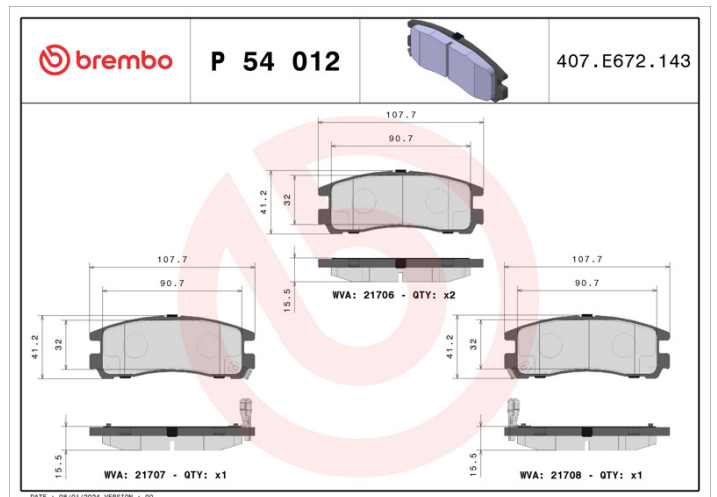

### Technical specifications

EAN code <b>8020584054598</b>	Axle <b>Rear</b>	Thickness <b>16 mm</b>
Width <b>108 mm</b>	Height <b>41 mm</b>	Braking system <b>Akebono</b>
Wear indicator <b>Acoustic</b>	WVA number <b>21706,21707,21708</b>	