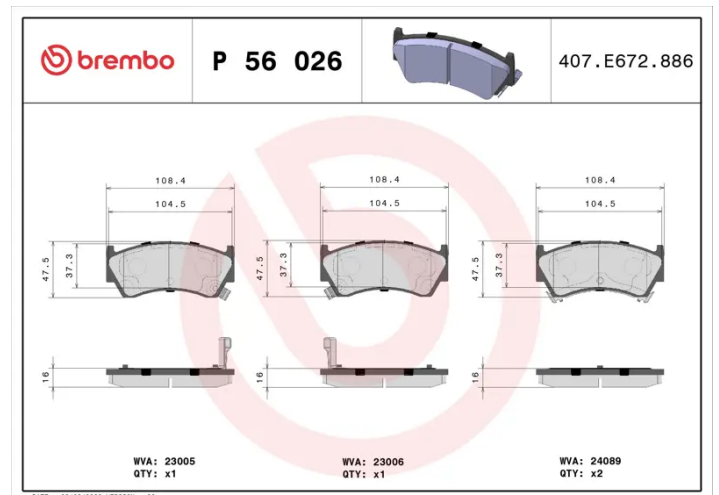

## P 56 026

The P 56 026 brake pad is synonymous with reliability

The Brembo brake pad guarantees ultimate safety when braking thanks to the use of more than 100 different compounds, designed according to the type of vehicle and use. Stopping distances reduced to a minimum, maximum driving comfort and silent operation are the most important features of Brembo materials. Brembo brake pads are supplied together with an extensive range of accessories and assembly kits for professional-standard installation.

### Technical specifications

EAN code <b>8020584055069</b>	Axle <b>Front</b>	Thickness <b>16 mm</b>
Width <b>109 mm</b>	Height <b>47 mm</b>	Braking system <b>Akebono</b>
Wear indicator <b>Acoustic</b>	WVA number <b>23005,23006,24089</b>	Accessories <b>With anti-squeal shim</b>