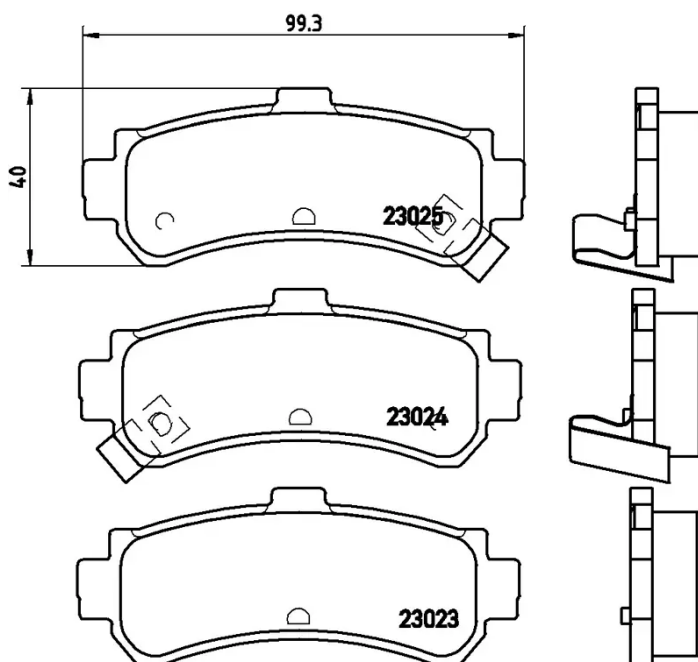

## P 56 035

The P 56 035 brake pad is synonymous with reliability

The Brembo brake pad guarantees ultimate safety when braking thanks to the use of more than 100 different compounds, designed according to the type of vehicle and use. Stopping distances reduced to a minimum, maximum driving comfort and silent operation are the most important features of Brembo materials. Brembo brake pads are supplied together with an extensive range of accessories and assembly kits for professional-standard installation.

### Technical specifications

EAN code <b>8020584055151</b>	Axle <b>Rear</b>	Thickness <b>15 mm</b>
Width <b>99 mm</b>	Height <b>40 mm</b>	Braking system <b>Akebono</b>
Wear indicator <b>Acoustic</b>	WVA number <b>23023,23024,23025</b>	Accessories <b>With anti-squeal shim</b>