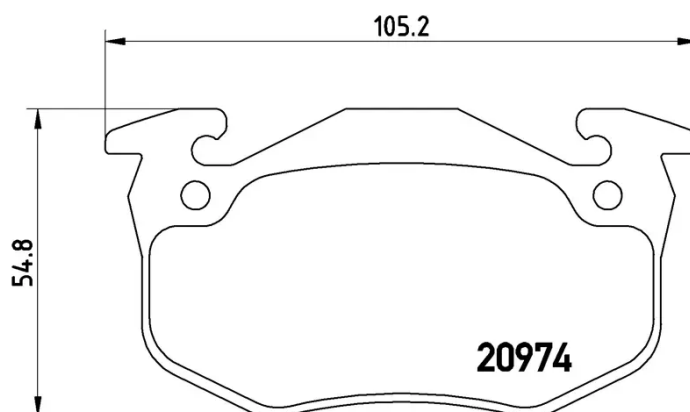

BRAKE PAD

P 61 032

The P 61 032 brake pad is synonymous with reliability

The Brembo brake pad guarantees ultimate safety when braking thanks to the use of more than 100 different compounds, designed according to the type of vehicle and use. Stopping distances reduced to a minimum, maximum driving comfort and silent operation are the most important features of Brembo materials. Brembo brake pads are supplied together with an extensive range of accessories and assembly kits for professional-standard installation.

- ✓ OE-equivalent
- ✓ Brembo quality
- ✓ ECE-R90 certificate
- ✓ Safety
- ✓ Performance
- ✓ Comfort

Technical specifications

EAN code	Axle	Thickness
8020584056080	Rear	11 mm
Width	Height	Braking system
105 mm	55 mm	Bendix
Wear indicator	WVA number	Accessories
Prepared for wear indicator	20973,20974	With anti-squeal shim