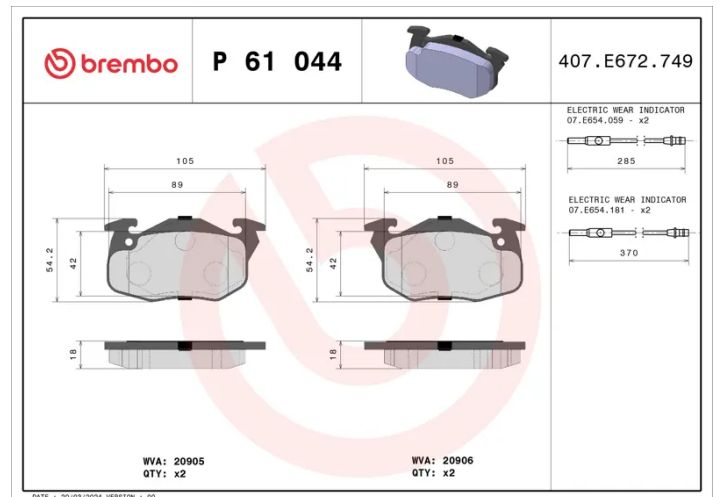

## P 61 044

The P 61 044 brake pad is synonymous with reliability

The Brembo brake pad guarantees ultimate safety when braking thanks to the use of more than 100 different compounds, designed according to the type of vehicle and use. Stopping distances reduced to a minimum, maximum driving comfort and silent operation are the most important features of Brembo materials. Brembo brake pads are supplied together with an extensive range of accessories and assembly kits for professional-standard installation.

### Technical specifications

EAN code <b>8020584056202</b>	Axle <b>Front</b>	Thickness <b>18 mm</b>
Width <b>105 mm</b>	Height <b>54 mm</b>	Braking system <b>Bendix</b>
Wear indicator <b>Electric</b>	WVA number <b>20905,20906</b>	Accessories <b>With anti-squeal shim</b>