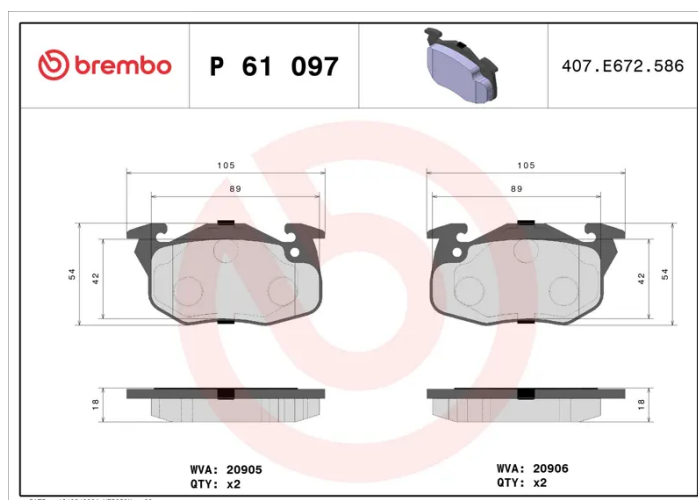

### Technical specifications

EAN code <b>8020584061756</b>	Axle <b>Front</b>	Thickness <b>18 mm</b>
Width <b>105 mm</b>	Height <b>54 mm</b>	Braking system <b>Bendix</b>
Wear indicator <b>Prepared for wear indicator</b>	WVA number <b>20905,20906</b>	Accessories <b>With anti-squeal shim</b>