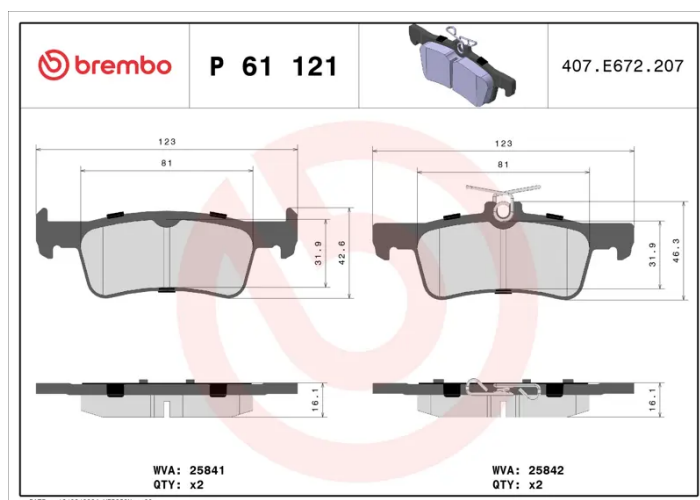

BRAKE PAD

P 61 121

The P 61 121 brake pad is synonymous with reliability

The Brembo brake pad guarantees ultimate safety when braking thanks to the use of more than 100 different compounds, designed according to the type of vehicle and use. Stopping distances reduced to a minimum, maximum driving comfort and silent operation are the most important features of Brembo materials. Brembo brake pads are supplied together with an extensive range of accessories and assembly kits for professional-standard installation.

- ✓ OE-equivalent
- ✓ Brembo quality
- ✓ ECE-R90 certificate
- ✓ Safety
- ✓ Performance
- ✓ Comfort

Technical specifications

EAN code 8020584111642	Axle Rear	Thickness 15 mm
Width 123 mm	Height 41 mm	Braking system Teves
Wear indicator Without	WVA number 25841,25842	Accessories With anti-squeal shim