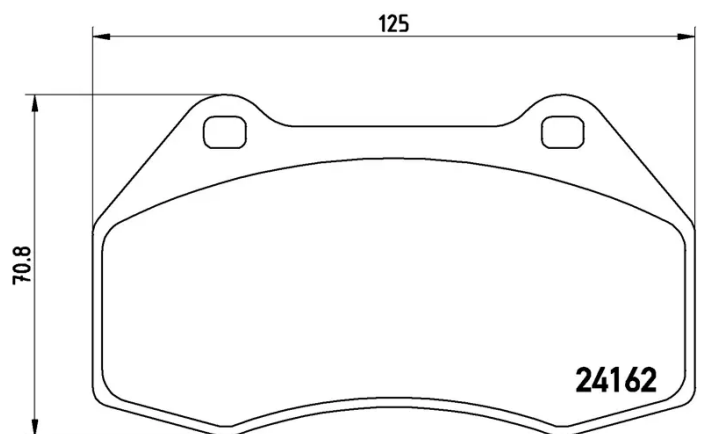

BRAKE PAD

P 68 036

The P 68 036 brake pad is synonymous with reliability

The Brembo brake pad guarantees ultimate safety when braking thanks to the use of more than 100 different compounds, designed according to the type of vehicle and use. Stopping distances reduced to a minimum, maximum driving comfort and silent operation are the most important features of Brembo materials. Brembo brake pads are supplied together with an extensive range of accessories and assembly kits for professional-standard installation.

- ✓ OE-equivalent
- ✓ Brembo quality
- ✓ ECE-R90 certificate
- ✓ Safety
- ✓ Performance
- ✓ Comfort

Technical specifications

EAN code	Axle	Thickness
8020584056998	Front	15 mm
Width	Height	Braking system
125 mm	71 mm	Brembo
Wear indicator	WVA number	Accessories
Without	24162	With anti-squeal shim